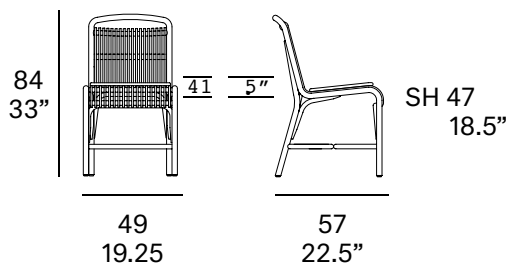

“Gata” Dining chair / silla

T080

IN

Chair with structure made of peeled natural rattan 28 mm/1.1" diameter. Seat and backrest manufactured with peeled natural rattan 10 mm/0.4" diameter. Finished with a three step coating (dye, base coat and top coat) highly resistant to solar radiation thanks to UV filters. Optional cushion with upholstery available in: natural or faux leather, virgin wool fabrics, velvet and polypropylene. Protective caps with removable plastic-felt inserts.

Shipment details

Qty	1 chair (1 box)
Volume	0,30 m ³ / 10.6 ft ³
Gross weight	7 kg / 15 lb
Net weight	4 kg / 9 lb
Item dimensions (width x depth x height)	49 x 57 x 84 cm 19.25" x 22.5" x 33"
COM (1, 40 - 1,50 m / 54"-59")	0,6 m / 0.66 yd