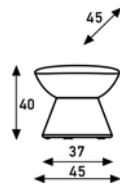

armchair
swiveling

armchair
not swiveling

upholstery category ② ③ ④

Group		
AA		
BB		
CC		
DD		
EE		
FF		
GG		
HH		
meterage	420cm	420cm
weight	kg	kg
packing	m3	m3

Comment

Armchair is delivered standard with a felt ring at the underside.

ottoman
not swiveling

coffee table
not swiveling

upholstery category ② ③ ④

Group		
AA		summer 2017
BB		
CC		
DD		
EE		
FF		
GG		
HH		
meterage	130cm	120cm
weight	kg	kg
packing	m3	m3

Comment

Ottoman: standard with plastic gliders.