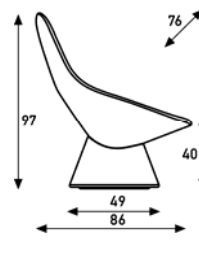

armchair
swiveling

armchair
not swiveling

upholstery category ② ③ ④

Group		
AA		
BB		
CC		
DD		
EE		
FF		
GG		
HH		
meterage	420cm	420cm
weight	kg	kg
packing	m3	m3

Comment

Armchair is delivered standard with a felt ring at the underside.

ottoman
not swiveling

coffee table
not swiveling

upholstery category ② ③ ④

Group		
AA		summer 2017
BB		
CC		
DD		
EE		
FF		
GG		
HH		
meterage	130cm	120cm
weight	kg	kg
packing	m3	m3

Comment

Ottoman: standard with plastic gliders.