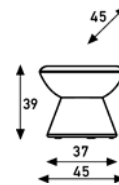

armchair
swiveling

armchair
not swiveling

upholstery category ② ③ ④

Group		
AA		
BB		
CC		
DD		
EE		
FF		
GG		
HH		
meterage	420cm	420cm
weight	kg	kg
packing	m3	m3

Comment

Armchair is delivered standard with a felt ring at the underside.

ottoman
not swiveling

coffee table
not swiveling

upholstery category ② ③ ④

Group		
AA		summer 2017
BB		
CC		
DD		
EE		
FF		
GG		
HH		
meterage	130cm	120cm
weight	kg	kg
packing	m3	m3

Comment

Ottoman: standard with plastic gliders.