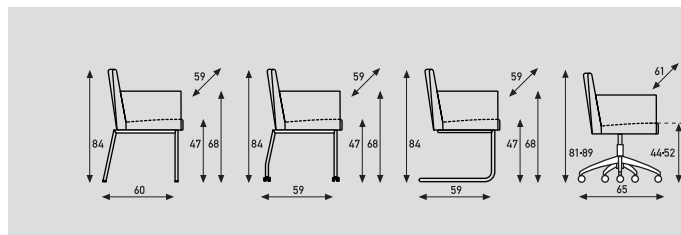

## Paco

models	4-legged	4-legged with castors	sledge	5-legged height adjustable
<b>meterage</b>	154cm	154cm	154cm	154cm
<b>weight</b>	13kg	13kg	14kg	
<b>packing</b>	0,38m3	0,38m3	0,38m3	0,39m3