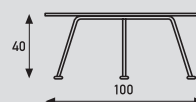

or

13 mm compact plate with veneer F06 oak in standard oil finish.
Edge black, straight milled.

Orange Coffee Table Low

measurements Ø 70cm
35cm high

weight 8,5kg

Orange Coffee Table High

measurements Ø 100cm
40cm high