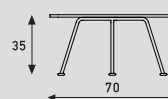

Orange Slice Coffee table

Artifort®

Pierre Paulin

Base:

Legs steel tube Ø 16x2 mm

- Finish chrome or powder coat.
- If no colour is indicated, standard delivery in chrome.
- Black plastic gliders.

Top:

13 mm compact plate black or white. Edge black, straight milled.

or

13 mm compact plate with veneer F06 oak in standard oil finish.
Edge black, straight milled.

Orange Coffee Table Low

measurements Ø 70cm
35cm high

weight 8,5kg

Orange Coffee Table High

measurements Ø 100cm
40cm high