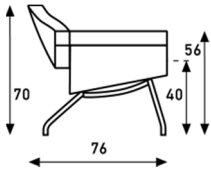

sofa

cushion 40x40 cm

cushion 50x50 cm

cushion 60x60 cm

upholstery category **2 3 4 5**

Comment

Finish base chrome or powder coat.
If no colour is indicated, standard delivery in chrome.

price group	
AA	
BB	
CC	
DD	
EE	
FF	
GG	
HH	
meterage	630cm
weight	65kg
packing	2,28m3