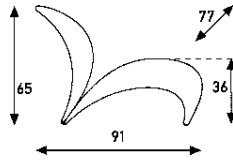

Le Chat Pierre Paulin 1967

F 574:
chair

upholstery category 3 4	price group	
	AA	
	BB	
	CC	
	DD	
	EE	
	FF	
	GG	
	HH	
	Comment Finish base standard powder coat P13 light grey sandblasted (structure). Also possible in another standard powder coat.	meterage
weight		15kg
packing		0,68m3