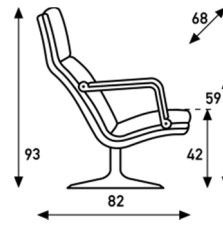

F 154 - F 156 Geoffrey Harcourt RDI 1985

F 154:
chair
5-legged
swiveling

F 156:
chair
disc
swiveling

upholstery category **1 2 3 4 5**

price group	
AA	
BB	
CC	
DD	
EE	
FF	
GG	
HH	

Comment

F154; Base and arms; polished aluminium or coating colour. If no standard colour is indicated, standard delivery in polished aluminium.

F156; Base and arms; indicate structure coating colour (structure). Disc is delivered standard with plastic ring at the underside.

Arms with armcap upholstered as cradle. Leather version no surcharge for arms in leather.

options: armrests black Elmosoft leather
5-legged base in powder coat

meterage	245 per chair	245cm per chair
weight	19kg	19kg
packing	0,84m3	0,84m3