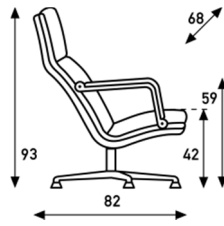

F 154 - F 156 Geoffrey Harcourt RDI 1985

F 154:
chair
5-legged
swiveling

F 156:
chair
disc
swiveling

upholstery category **1 2 3 4 5**

price group	
AA	
BB	
CC	
DD	
EE	
FF	
GG	
HH	

Comment

F154; Base and arms; polished aluminium or coating colour. If no standard colour is indicated, standard delivery in polished aluminium.

F156; Base and arms; indicate structure coating colour (structure). Disc is delivered standard with plastic ring at the underside.

Arms with armcap upholstered as cradle. Leather version no surcharge for arms in leather.

options: armrests black Elmosoft leather
5-legged base in powder coat

meterage	245 per chair	245cm per chair
weight	19kg	19kg
packing	0,84m3	0,84m3