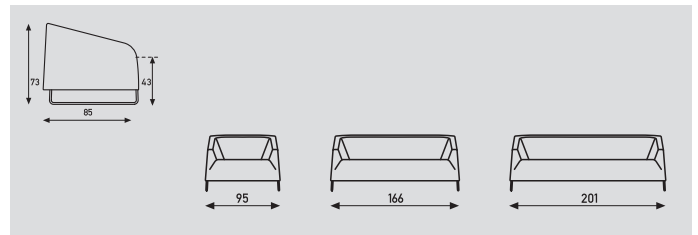

Boonzaaijer en Spienburg | 2005

Base:

- Massive steel legs Ø 16mm.
- 4 gliders.
- Finish: chrome or powdercoat.

Seat and back:

- Metal frame, nosag springs (seat).
- Covered with moulded foam.

Upholstery:

- Upholstery category ①②③④⑤

Diva

models	fauteuil	sofa 2 seater	sofa 2.5 seater
width	95cm	166cm	201cm
meterage	395cm	550cm	630cm
weight	37kg	71kg	85kg
packing	0,82 m3	1,73m3	2,02m3