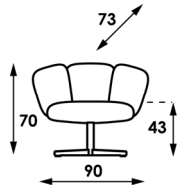

If they are used on models from the Bras series, please note that this will lead to the formation of large creases in certain places on the products.

price group			
AA			
BB			
CC			
DD			
EE			
FF			
GG			
HH			
options:	felt gliders 4-legged in oak wood finished in standard oil		
meterage	580cm	660cm	780cm
weight			67kg
packing			

footstool

cushion
40 x 40cm

cushion
60 x 25cm

upholstery category **2 3 4**

price group			
AA			
BB			
CC			
DD			
EE			
FF			
GG			
HH			
options:	felt gliders 4-legged in oak wood finished in standard oil		
meterage	190cm	55cm	80cm
weight			
packing			

Comment

Finish base in powder coating colour.
With plastic gliders.

Bras Easy Chair Khodi Feiz 2014

chair
4-legged
swiveling
with return mechanism

chair
4-legged
wood

upholstery category 2* 3 4	price group	
	AA	
<p>Comment 4-legged swiveling polished stainless steel or powder coat. If no standard colour is indicated, standard delivery in polished stainless steel. (additional). With transparent plastic gliders.</p> <p>4-legged finish base in oak wood finished in standard oil. With white plastic gliders.</p> <p>* Some fabrics from upholstery category 2 are not suitable for use on models from the Bras series. If they are used on models from the Bras series, please note that this will lead to the formation of large creases in certain places on the products.</p>	BB	
	CC	
	DD	
	EE	
	FF	
	GG	
	HH	
	options:	felt gliders 4-legged swiveling in stainless steel
meterage	260cm	260cm
weight		24,5kg
packing		