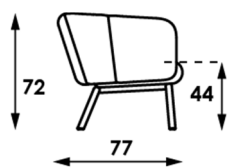

Bras Khodi Feiz 2014

2 seater sofa

2.5 seater sofa

3 seater sofa

upholstery category **2* 3 4**

Comment

Finish base in powder coating colour.
With plastic gliders.

* Some fabrics from upholstery category 2 are not suitable for use on models from the Bras series.

If they are used on models from the Bras series, please note that this will lead to the formation of large creases in certain places on the products.

price group			
AA			
BB			
CC			
DD			
EE			
FF			
GG			
HH			
options:	felt gliders 4-legged in oak wood finished in standard oil		
meterage	580cm	660cm	780cm
weight			67kg
packing			

footstool

cushion
40 x 40cm

cushion
60 x 25cm

upholstery category **2 3 4**

price group			
AA			
BB			
CC			
DD			
EE			
FF			
GG			
HH			
options:	felt gliders 4-legged in oak wood finished in standard oil		
meterage	190cm	55cm	80cm
weight			
packing			