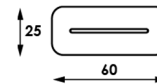

If they are used on models from the Bras series, please note that this will lead to the formation of large creases in certain places on the products.

price group			
AA			
BB			
CC			
DD			
EE			
FF			
GG			
HH			
options:	felt gliders 4-legged in oak wood finished in standard oil		
meterage	580cm	660cm	780cm
weight			67kg
packing			

footstool

cushion
40 x 40cm

cushion
60 x 25cm

upholstery category **2 3 4**

price group			
AA			
BB			
CC			
DD			
EE			
FF			
GG			
HH			
options:	felt gliders 4-legged in oak wood finished in standard oil		
meterage	190cm	55cm	80cm
weight			
packing			