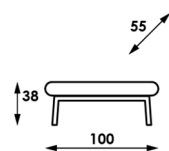

Bras Khodi Feiz 2014

2 seater sofa

2.5 seater sofa

3 seater sofa

upholstery category **2* 3 4**

Comment

Finish base in powder coating colour.
With plastic gliders.

* Some fabrics from upholstery category 2 are not suitable for use on models from the Bras series.

If they are used on models from the Bras series, please note that this will lead to the formation of large creases in certain places on the products.

price group			
AA			
BB			
CC			
DD			
EE			
FF			
GG			
HH			
options:	felt gliders 4-legged in oak wood finished in standard oil		
meterage	580cm	660cm	780cm
weight			67kg
packing			

footstool

cushion
40 x 40cm

cushion
60 x 25cm

upholstery category **2 3 4**

price group			
AA			
BB			
CC			
DD			
EE			
FF			
GG			
HH			
options:	felt gliders 4-legged in oak wood finished in standard oil		
meterage	190cm	55cm	80cm
weight			
packing			