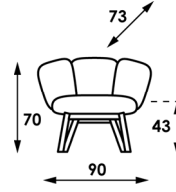

chair
4-legged
wood

upholstery category 2* 3 4	price group		
	AA		
Comment 4-legged swiveling polished stainless steel or powder coat. If no standard colour is indicated, standard delivery in polished stainless steel. (additional). With transparent plastic gliders. 4-legged finish base in oak wood finished in standard oil. With white plastic gliders. * Some fabrics from upholstery category 2 are not suitable for use on models from the Bras series. If they are used on models from the Bras series, please note that this will lead to the formation of large creases in certain places on the products.	BB		
	CC		
	DD		
	EE		
	FF		
	GG		
	HH		
	options:	felt gliders 4-legged swiveling in stainless steel	
meterage	260cm	260cm	
weight		24,5kg	
packing