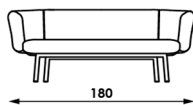

Bras Khodi Feiz 2014

2 seater sofa

2.5 seater sofa

3 seater sofa

upholstery category **2* 3 4**

Comment

Finish base in powder coating colour.
With plastic gliders.

* Some fabrics from upholstery category 2 are not suitable for use on models from the Bras series.

If they are used on models from the Bras series, please note that this will lead to the formation of large creases in certain places on the products.

price group			
AA			
BB			
CC			
DD			
EE			
FF			
GG			
HH			
options:	felt gliders 4-legged in oak wood finished in standard oil		
meterage	580cm	660cm	780cm
weight			67kg
packing			

footstool

cushion
40 x 40cm

cushion
60 x 25cm

upholstery category **2 3 4**

price group			
AA			
BB			
CC			
DD			
EE			
FF			
GG			
HH			
options:	felt gliders 4-legged in oak wood finished in standard oil		
meterage	190cm	55cm	80cm
weight			
packing			