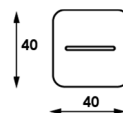

Bras Khodi Feiz 2014

2 seater sofa

2.5 seater sofa

3 seater sofa

upholstery category **2* 3 4**

Comment

Finish base in powder coating colour.
With plastic gliders.

* Some fabrics from upholstery category 2 are not suitable for use on models from the Bras series.

If they are used on models from the Bras series, please note that this will lead to the formation of large creases in certain places on the products.

price group			
AA			
BB			
CC			
DD			
EE			
FF			
GG			
HH			
options:	felt gliders 4-legged in oak wood finished in standard oil		
meterage	580cm	660cm	780cm
weight			67kg
packing			

footstool

cushion
40 x 40cm

cushion
60 x 25cm

upholstery category **2 3 4**

price group			
AA			
BB			
CC			
DD			
EE			
FF			
GG			
HH			
options:	felt gliders 4-legged in oak wood finished in standard oil		
meterage	190cm	55cm	80cm
weight			
packing			