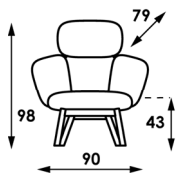

chair
4-legged
wood

upholstery category 2* 3 4	price group		
	AA		
Comment 4-legged swiveling polished stainless steel or powder coat. If no standard colour is indicated, standard delivery in polished stainless steel. (additional). With transparent plastic gliders. 4-legged finish base in oak wood finished in standard oil. With white plastic gliders. * Some fabrics from upholstery category 2 are not suitable for use on models from the Bras series. If they are used on models from the Bras series, please note that this will lead to the formation of large creases in certain places on the products.	BB		
	CC		
	DD		
	EE		
	FF		
	GG		
	HH		
	options:	felt gliders 4-legged swiveling in stainless steel	
meterage	275cm	275cm	
weight	28,5kg	24kg	
packing