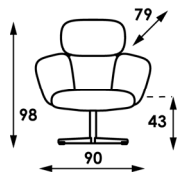

Bras Highback Khodi Feiz 2015

chair
4-legged
swiveling
with return mechanism