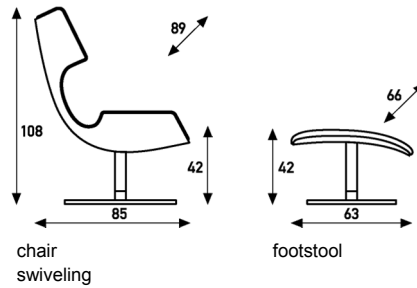

Boson Patrick Norguet 2005

upholstery category 2 3 4 5 Comment Polyurethane shell in black or white. Disk aluminium polished. Tube in chrome. Or disk and tube powder coating colour. If no standard colour is indicated, standard delivery in polished aluminium/chrome. Disc is delivered standard with a felt ring at the underside.	price group	
	AA	
	BB	
	CC	
	DD	
	EE	
	FF	
	GG	
	HH	
	options:	base in powder coat
meterage	155cm	80cm
weight	40kg	13kg
packing	1,37m ³	0.27m ³