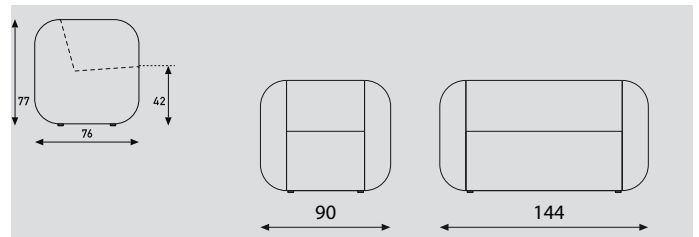

Base:

- Black floorcaps Ø 40mm with felt.

Seat and back:

- Wooden internal frame.
- Comfort is assured thanks to the use of webbing in the back and an ingenious seat that boosts the natural comfort of the thick layer of foam.

Arms:

- 3d foamed with polyurethane moulded foam.

Upholstery:

- In either one or two fabrics. If two fabrics: seat and back in one fabric, remaining in another fabric.
- Upholstery category inner side (back/seat) **① ② ③ ④ ⑤**
- Upholstery category exterior with seams (cross) in the arms **② ③ ⑤**
- Upholstery category exterior seamless **④**

Apps

models	Apps 1.0 fauteuil	Apps 2.0 2 seater sofa
width	90cm	144cm
meterage inner side	70cm	135cm
meterage extérieur	460cm	560cm
meterage total	525cm	685cm
weight	42kg	
packing	0,84m ³	1,47m ³