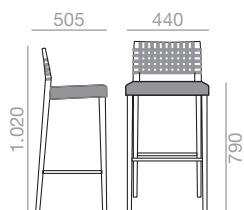

BQ-7515

Barstool with upholstered seat, webbing backrest and solid oak wood frame. For more than 200 units, the color of the woven bands can be customized. For further information, contact Customer Department.

Barhocker mit gepolsterter Sitzfläche und gegurteter Rückenlehne. Gestell aus massivem Eichenholz. Sonderfarben der Gurten sind ab 200 Stück verfügbar. Bitte setzen Sie sich mit unserer Verkaufsabteilung in Verbindung.

	COM cm. per unit	COL m²
1 unit	65	0,75
10 units or more	33	

0,26 m³
10 kg
x1

- COM
- COL
- 1
- 2
- 3
- 4
- 5
- 6
- 7
- 8
- 9
- 10
- 11
- L1
- L2
- L3

SERIE 600
Matte lacquered and premium upcharge
Aufpreis für Matt- und Premiumlackierung