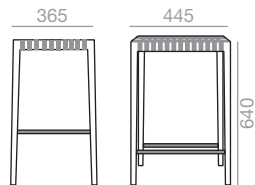

BQ-7526

Backless counter stool with webbing seat and solid oak wood frame. For more than 260 units, the color of the woven bands can be customized. For further information, contact Customer Department.

Küchenhocker ohne Rückenlehne, mit gegurteter Sitzfläche und Gestell aus massivem Eichenholz. Sonderfarben der Gurte sind ab 260 Stück verfügbar. Bitte setzen Sie sich mit unserer Verkaufsabteilung in Verbindung.

0,25 m³
12 kg
x2

SERIE 600 Matte lacquered and premium upcharge
Aufpreis für Matt- und Premiumlackierung