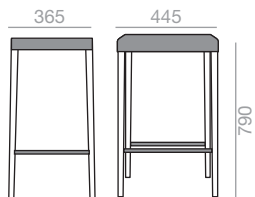

BQ-7518

Backless barstool with upholstered seat and solid oak wood frame.

Barhocker ohne Rückenlehne, mit gepolsterter Sitzfläche und Gestell aus massivem Eichenholz.

	COM cm. per unit	COL m²
1 unit	67	1,25
10 units or more	34	

0,25 m³
17 kg
x2

COM	COL	1	2	3	4	5	6	7	8	9	10	11	L1	L2	L3

SERIE 600 Matte lacquered and premium upcharge
Aufpreis für Matt- und Premiumlackierung