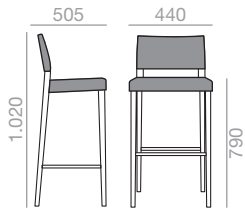

BQ-7516

Barstool with upholstered seat and backrest and solid beech wood frame.

Barhocker mit gepolsterter Sitzfläche und gegurteter Rückenlehne. Gestell aus massivem Buchenholz.

	COM (cm.) per unit	COL m²
1 unit	65	1,00
10 units or more	65	

0,26 m³
10,5 kg
x1

SERIE
600

Matte lacquered and premium up charge
Aufpreis für Matt- und Premiumlackierung