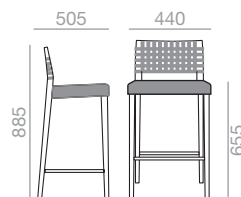

BQ-7524

Counter stool with upholstered seat, webbing backrest and solid oak wood frame. For more than 200 units, the color of the woven bands can be customized. For further information, contact Customer Department.

Küchenhocker mit gepolsterter Sitzfläche und gegurteter Rückenlehne. Gestell aus massivem Eichenholz. Sonderfarben der Gurten sind ab 200 Stück verfügbar. Bitte setzen Sie sich mit unserer Verkaufsabteilung in Verbindung.

	COM (cm.) per unit	COL m²
1 unit	65	0,75
10 units or more	33	

0,22 m³
9 kg
x1

SERIE 600
Matte lacquered and premium up charge
Aufpreis für Matt- und Premiumlackierung