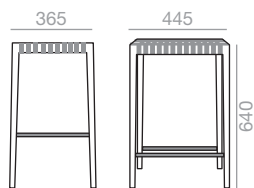

BQ-7526

Backless counter stool with webbing seat and solid oak wood frame. For more than 260 units, the color of the woven bands can be customized. For further information, contact Customer Department.

Küchenhocker ohne Rückenlehne, mit gegurteter Sitzfläche und Gestell aus massivem Eichenholz. Sonderfarben der Gurten sind ab 260 Stück verfügbar. Bitte setzen Sie sich mit unserer Verkaufsabteilung in Verbindung.

0,22 m³
12 kg
x2

SERIE
600

Matte lacquered and premium up charge
Aufpreis für Matt- und Premiumlackierung