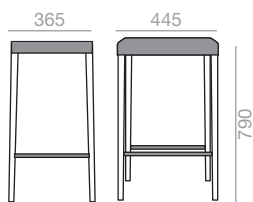

BQ-7518

Backless barstool with upholstered seat and solid oak wood frame.

Barhocker ohne Rückenlehne, mit gepolsterter Sitzfläche und Gestell aus massivem Buchenholz.

	COM (cm.) per unit	COL m²
1 unit	67	1,25
10 units or more	34	

0,25 m³
17 kg
x2

SERIE
600

Matte lacquered and premium up charge
Aufpreis für Matt- und Premiumlackierung