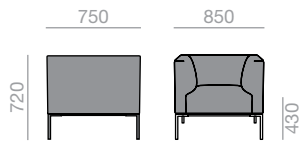

	COM (cm.) per unit	COL m ²
1 unit	360	6,50
10 units or more	360	

0,52 m³
 25,5 kg
 x1

SF-2066

2-seater sofa with upholstered seat and backrest and 4-legged aluminum injected base available in different finishes.