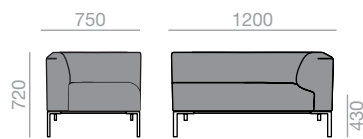

	COM (cm.) per unit	COL m ²
1 unit	570	10,25
10 units or more	570	

1,17 m³
 56 kg
 x1

SF-2068

1-seater corner sofa with upholstered seat and back and four-legged injected aluminum base available in different finishes. Left side.

1-seater corner sofa with upholstered seat and back and four-legged injected aluminum base available in different finishes. Right side.

Ecksofa 1-Sitzer, Sitz und Rücken gepolstert, 4-Fuss-Gestell aus Alu in verschiedenen Ausführungen. Rechte Seite.

	COM (cm.) per unit	COL m ²
1 unit	360	6,80
10 units or more	360	

 0,52 m³
 20,5 kg
 x1 

SF-2070

2-seater corner sofa with upholstered seat and back and four-legged injected aluminum base available in different finishes. Left side.

Ecksofa 2-Sitzer, Sitz und Rücken gepolstert, 4-Fuss-Gestell aus Alu in verschiedenen Ausführungen. Linke Seite.

	COM (cm.) per unit	COL m ²
1 unit	500	9,00
10 units or more	500	

 0,75 m³
 33,5 kg
 x1 

SF-2071