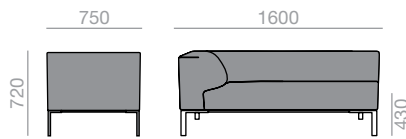

	COM (cm.) per unit	COL m ²
1 unit	500	9,00
10 units or more	500	

 0,75 m³
 33,5 kg
 x1 

SF-2072

3-seater corner sofa with upholstered seat and back and four-legged injected aluminum base available in different finishes. Left side.

Ecksofa 3-Sitzer, Sitz und Rücken gepolstert, 4-Fuss-Gestell aus Alu in verschiedenen Ausführungen. Linke Seite.

	COM (cm.) per unit	COL m ²
1 unit	580	10,95
10 units or more	580	

 0,98 m³
 41,5 kg
 x1 

SF-2073

3-seater corner sofa with upholstered seat and back and four-legged injected aluminum base available in different finishes. Right side.

Ecksofa 3-Sitzer, Sitz und Rücken gepolstert, 4-Fuss-Gestell aus Alu in verschiedenen Ausführungen. Rechte Seite.

	COM (cm.) per unit	COL m ²
1 unit	580	10,95
10 units or more	580	

0,98 m³
 41,5 kg
 x1

BC-2074 NEW

1-seater bench with 4-legged aluminum injected base available in polished aluminum, white and black. Piping available in fabric to match upholstery on the bench, white, black or sand color.