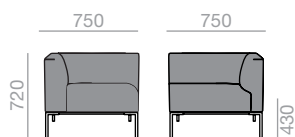

	COM (cm.) per unit	COL m ²
1 unit	360	6,50
10 units or more	360	

0,52 m³
 25,5 kg
 x1

SF-2066

2-seater sofa with upholstered seat and backrest and 4-legged aluminum injected base available in different finishes.

	COM (cm.) per unit	COL m ²
1 unit	570	10,25
10 units or more	570	

1,17 m³
 56 kg
 x1

SF-2068

1-seater corner sofa with upholstered seat and back and four-legged injected aluminum base available in different finishes. Left side.

Ecksofa 1-Sitzer, Sitz und Rücken gepolstert, 4-Fuß-Gestell aus Alu in verschiedenen Ausführungen. Linke Seite.

	COM (cm.) per unit	COL m ²
1 unit	360	6,80
10 units or more	360	

0,52 m³
 20,5 kg
 x1

SF-2069