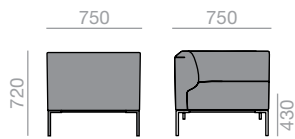

	COM (cm.) per unit	COL m ²
1 unit	570	10,25
10 units or more	570	

1,17 m³
 56 kg
 x1

SF-2068

1-seater corner sofa with upholstered seat and back and four-legged injected aluminum base available in different finishes. Left side.

Ecksofa 1-Sitzer, Sitz und Rücken gepolstert, 4-Fuß-Gestell aus Alu in verschiedenen Ausführungen. Linke Seite.

	COM (cm.) per unit	COL m ²
1 unit	360	6,80
10 units or more	360	

0,52 m³
 20,5 kg
 x1

SF-2069

1-seater corner sofa with upholstered seat and back and four-legged injected aluminum base available in different finishes. Right side.

Ecksofa 1-Sitzer, Sitz und Rücken gepolstert, 4-Fuss-Gestell aus Alu in verschiedenen Ausführungen. Rechte Seite.

	COM (cm.) per unit	COL m ²
1 unit	360	6,80
10 units or more	360	

 0,52 m³
 20,5 kg
 x1 

SF-2070

2-seater corner sofa with upholstered seat and back and four-legged injected aluminum base available in different finishes. Left side.