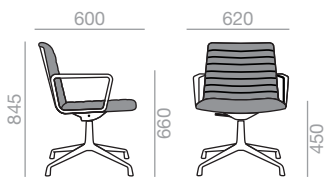

SI-1838

Low back chair with upholstered shell and aluminum swivel four-star base with self-return and finished in polished aluminum, white or black. Additional options include: parallel upholstery stitching, tilt mechanism and back finished in walnut veneer.

Stuhl, niedrige Rückenlehne mit gepolsterter Sitzschale und drehbarer 4-Sternfuss mit Rückkehr-Mechanismus. Ausführung in poliertem Aluminium, Weiss oder Schwarz. Optional mit horizontaler Nahtabsteppung / Kippmechanik / Rückenlehne aus Nussbaum.

	COM (cm.) per unit	COL m ²
1 unit	260	4,75
10 units or more	260	

0,34 m³
 16,5 kg
 x1

SO-1844

Low back armchair with upholstered shell and aluminum swivel four-star base with self-return and finished in polished aluminum, white or black. Additional options include: parallel upholstery stitching, tilt mechanism and back finished in walnut veneer.