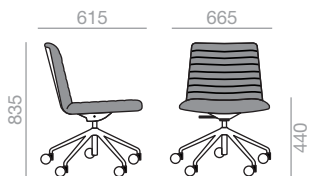

	COM (cm.) per unit	COL m ²
1 unit	260	4,75
10 units or more	260	

0,34 m³
 16,5 kg
 x1

SO-1844

Low back armchair with upholstered shell and aluminum swivel four-star base with self-return and finished in polished aluminum, white or black. Additional options include: parallel upholstery stitching, tilt mechanism and back finished in walnut veneer.

	COM (cm.) per unit	COL m ²
1 unit	260	4,75
10 units or more	260	

0,34 m³
 18 kg
 x1

SI-1856

Low back chair with upholstered shell and height adjustable central swivel base with 5 casters finished in polished aluminum, white or black. Additional options include: parallel upholstery stitching, tilt mechanism and back finished in walnut veneer. The piston increases 100 mm.