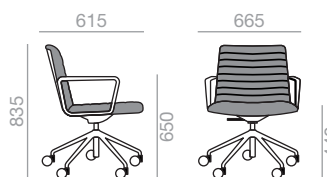

	COM (cm.) per unit	COL m ²
1 unit	260	4,75
10 units or more	260	

0,34 m³
 16,5 kg
 x1

SO-1844

Low back armchair with upholstered shell and aluminum swivel four-star base with self-return and finished in polished aluminum, white or black. Additional options include: parallel upholstery stitching, tilt mechanism and back finished in walnut veneer.

	COM (cm.) per unit	COL m ²
1 unit	260	4,75
10 units or more	260	

0,34 m³
 18 kg
 x1

SI-1856

Low back chair with upholstered shell and height adjustable central swivel base with 5 casters finished in polished aluminum, white or black. Additional options include: parallel upholstery stitching, tilt mechanism and back finished in walnut veneer. The piston increases 100 mm.

Stuhl, niedrige Rückenlehne mit gepolsterter Sitzschale und drehbarer 5-Sternfuss auf Rollen höhenverstellbar. Ausführung Alu poliert, Weiss oder Schwarz. Optional mit horizontaler Nahtabsteppung / Kippmechanik / Rückenlehne aus Nussbaum. 100mm pneumatischer Höhenverstellung.

	COM (cm.) per unit	COL m ²
1 unit	260	4,75
10 units or more	260	

0,36 m³
 13,5 kg
 x1

SO-1859

Low back armchair with upholstered shell and height adjustable central swivel base with 5 casters finished in polished aluminum, white or black. Additional options include: parallel upholstery stitching, tilt mechanism and back finished in walnut veneer. The piston increases 100 mm.