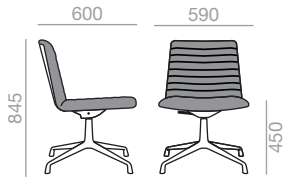

Description

Beschreibung

Chairs and armchairs with upholstered shell and aluminum swivel four-star base with self-return and finished in polished aluminum, white or black or height adjustable central swivel base with 5 casters finished in polished aluminum, white or black. Available in 3 back heights. Lounge chair versions with aluminum swivel four-star base with self-return or height adjustable central swivel base with 5 casters and self-return. Both base options are finished in polished aluminum, white or black. The lounge chair is available in 2 back heights. Additional options include: parallel upholstery stitching, tilt mechanism and back finished in walnut veneer.

SI-1838

Low back chair with upholstered shell and aluminum swivel four-star base with self-return and finished in polished aluminum, white or black. Additional options include: parallel upholstery stitching, tilt mechanism and back finished in walnut veneer.