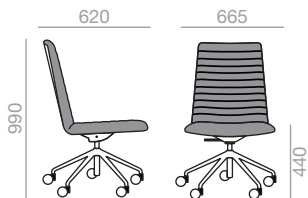

SI-1857

Intermediate back chair with upholstered shell and height adjustable central swivel base with 5 casters finished in polished aluminum, white or black. Additional options include: parallel upholstery stitching, tilt mechanism and back finished in walnut veneer. The piston increases 100 mm.

Stuhl, mittelhohe Rückenlehne mit gepolsterter Sitzschale und drehbarer 5-Sternfuss auf Rollen höhenverstellbar. Ausführung Alu poliert, Weiss oder Schwarz. Optional mit horizontaler Nahtabsteppung / Kippmechanik / Rückenlehne aus Nussbaum. 100mm pneumatischer Höhenverstellung.

	COM (cm.) per unit	COL m²
1 unit	300	5,75
10 units or more	300	

0,42 m³
18 kg
x1