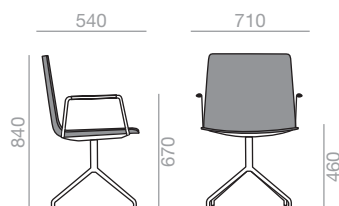

SI-1639

Chair with a four star central aluminum swivel base with self-return system and finished in polished aluminum, white or black. Fully upholstered seat and backrest. Optional parallel stitching upholstery.

Stuhl mit gepolsterter Sitzschale. Drehbarer 4-Sternfuß aus Alu, mit Rückkehrmechanik. Ausführung in Alu poliert, Weiss oder Schwarz. Sitzschale optional gepolstert oder mit horizontaler Steppnaht.

	COM (cm.) per unit	COL m ²
1 unit	120	2,25
10 units or more	120	

0,27 m³
 9,50 kg
 x1

Parallel stitching upholstery up charge
 Aufpreis für horizontale Steppnaht

SO-1645

Armchair with a four star central aluminum swivel base with self-return system and finished in polished aluminum, white or black. Fully upholstered seat and backrest. Optional parallel stitching upholstery. Also available: Upholstered arms option.