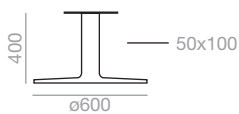

Unassembled
Unmontiert
 0,07 m³
x1

Dual 60

Maximum table top
900x900 / ø900.
Estimated table base assembly time
3 minutes. The price of the
unassembled table bases applies
only to orders greater than 10 units.

Maximale Grösse der Tischplatte
900x900 / ø900.
Geschätzte Montagezeit 3 Minuten
pro Fussgestell. Der Preis der
unmontierten Tischuntergestellen gilt
nur für Bestellungen ab 10 Stück.

0,46 m³
 22 kg
x1

BM-4375 Polished aluminum Poliertes Alu
Assembled Montiert
Unassembled Unmontiert

0,46 m³
 22 kg
x1

BM-4376 Matte White Weiss Matt
Matte Black Schwarz Matt
Assembled Montiert
Unassembled Unmontiert