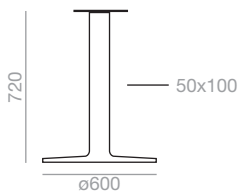

Unassembled
Unmontiert
 0,07 m³
x1

Dual 60

Maximum table top
1200x1200 / ø1200.
Estimated table base assembly time
3 minutes. The price of the
unassembled table bases applies
only to orders greater than 10 units.

Maximale Grösse der Tischplatte
1200x1200 / ø1200.
Geschätzte Montagezeit 3 Minuten
pro Fussgestell. Der Preis der
unmontierten Tischuntergestellen gilt
nur für Bestellungen ab 10 Stück.

0,17 m³
 17,5 kg
x1

BM-3375 Polished aluminum Poliertes Alu
Assembled Montiert
Unassembled Unmontiert

0,17 m³
 17,5 kg
x1

BM-3376 Matte White Weiss Matt
Matte Black Schwarz Matt
Assembled Montiert
Unassembled Unmontiert