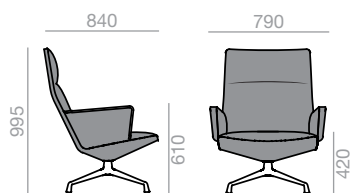

BU-1692

Lounge chair with upholstered shell and aluminum swivel 4-star base with self-return and finished in polished aluminum, white or black.

Sessel, mit gepolsterter Sitzschale. Drehbarer 4-Sternfuss aus Alu, mit Rückkehrmechanik. Ausführung in Alu poliert, weiss oder schwarz.

	COM cm. per unit	COL m ²
1 unit	170	3,25
10 units or more	170	

0,61 m³
 23 kg
 x1

BU-1693

Lounge chair with upholstered shell and arms and aluminum swivel 4-star base with self-return and finished in polished aluminum, white or black.