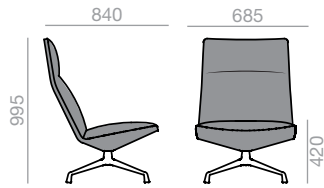

BU-1692

Lounge chair with upholstered shell and aluminum swivel 4-star base with self-return and finished in polished aluminum, white or black.

Sessel, mit gepolsterter Sitzschale. Drehbarer 4-Sternfuss aus Alu, mit Rückkehrmechanik. Ausführung in Alu poliert, weiss oder schwarz.

	COM cm. per unit	COL m ²
1 unit	170	3,25
10 units or more	170	

0,61 m³
 23 kg
 x1

BU-1693

Lounge chair with upholstered shell and arms and aluminum swivel 4-star base with self-return and finished in polished aluminum, white or black.