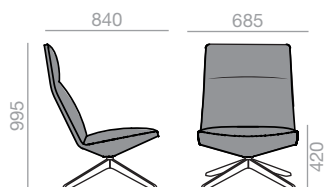

BU-1699 NEW

Lounge chair with upholstered shell and a 4-star solid beech wood central swivel base and self-return system.

Sessel, mit gepolsterter Sitzschale. Drehbarer 4-Sternfuss aus massivem Buchenholz, mit vier Armen und Rückkehrmechanik.

	COM cm. per unit	COL m²
1 unit	170	3,25
10 units or more	170	

0,61 m³
23 kg
x1

SERIE 600 | Matte lacquered and premium upcharge | Aufpreis für Matt- und Premiumlackierung | 28

SERIE 800 | Bright lacquered upcharge | Aufpreis für Glanzlackierung | 41