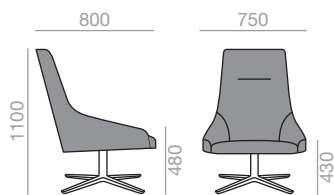

BU-1520

High back lounge chair with upholstered seat and backrest, and a four star aluminum central swivel base, self-return system and finished in polished aluminum, white or black. Optional Tilting mechanism.