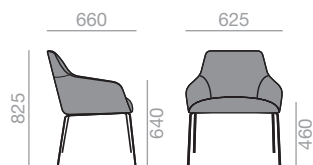

SO-1536

Armchair with upholstered seat and backrest and 4-legged steel base finished in polished chrome, white or black.

Armlehnstuhl mit gepolsterter Sitzfläche und Rückenlehne. Vierfussgestell aus Stahl. Ausführung Glanzverchromt, Weiss oder Schwarz.