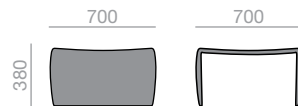

RS-1528

Fully upholstered ottoman.

Fusshocker, vollgepolstert.

	COM cm. per unit	COL m²
1 unit	245	4,50
10 units or more	245	

0,29 m³
 6,5 kg
x1