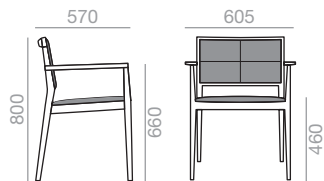

SO-2061

Armchair with upholstered seat and backrest and solid beech wood frame. Corporate version. Quilted upholstered seat and back. Also available without quilting (please specify).

Sessel mit gepolsterter Sitzfläche und Rückenlehne. Struktur aus massivem Buchenholz. Version Corporate. Sitzfläche und Rückenlehne mit Kreuznaht, auch ohne erhältlich. Bitte angeben.

	COM (cm.) per unit	COL m²
1 unit	170	3,25
10 units or more	85	

0,33 m³
10 kg
x1